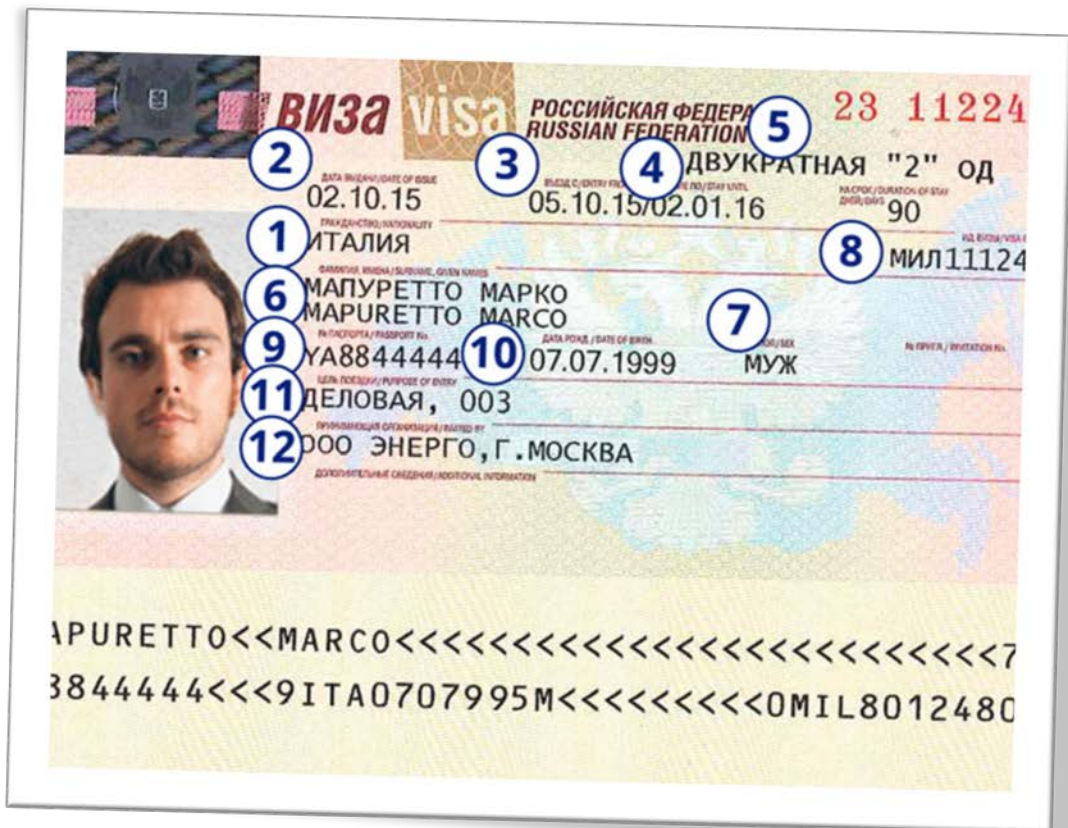

**Representative Office in Taipei for the Moscow-Taipei Coordination
Commission on Economic and Cultural Cooperation
莫斯科台北經濟文化協調委員會駐台北代表處**

How to read my Russian visa

1. Nationality	7. Gender: МУЖ – Male, ЖЕН – Female
2. Visa issue date	8. Visa ID
3. Validity days	9. Passport number
4. Maximum number of days you can stay in Russia	10. Date of birth
5. Number of entries 1 – Single , 2 – Double , M- Multiple	11. Purpose of visit: туризм – tourism, деловая – business, коммерческая – commercial, частная – private
6. Family name and given name(s) in Russian and English	12. Inviting company/authority